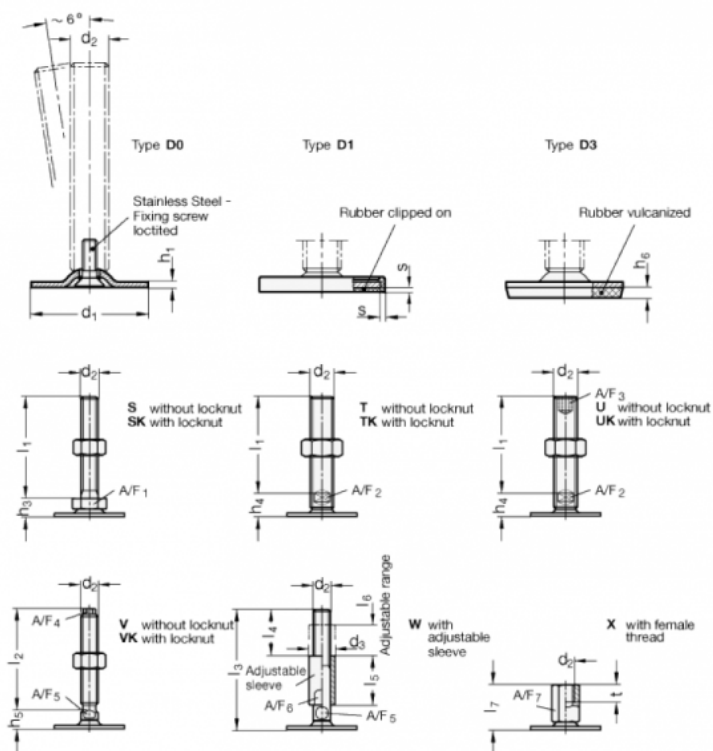

Data Sheet

Article number: 204150M16100D0UK

Description: E+G levelling foot
GN 41-50-M16-100-D0-UK

Note: UK With nut, Hexagon socket at the top, Wrench flat at the bottom

Measures

A/F2 = 12

s =

A/F3 = 8

d1 = 50

d2 = M16

h1 = 2.5

h4 = 17

h6 =

h7 = 100